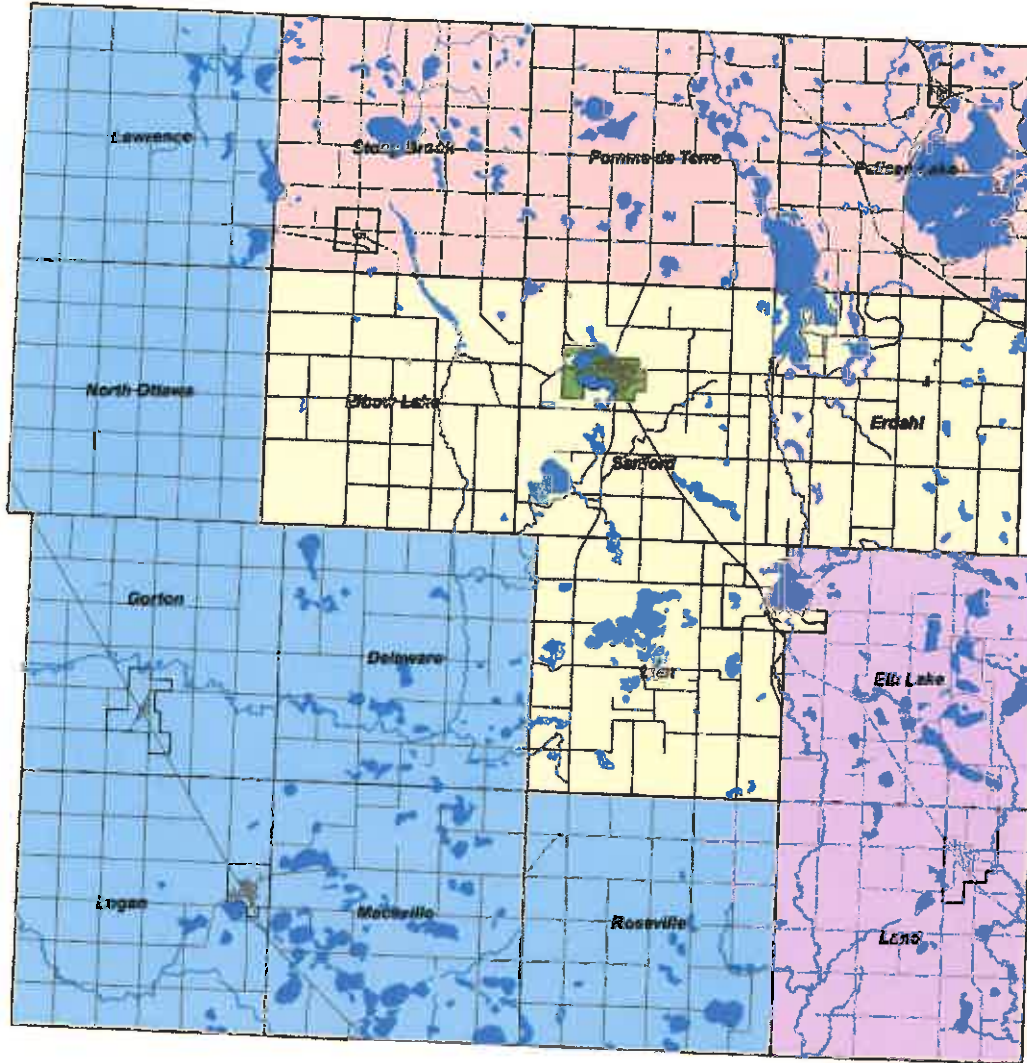

# Grant County Commissioner Districts

District 1 - Todd Schneeberger

District 2 - Peter Hoff

District 3 - Keith Swanson

District 4 - Bill LaValley

District 5 - Vernell Wagner